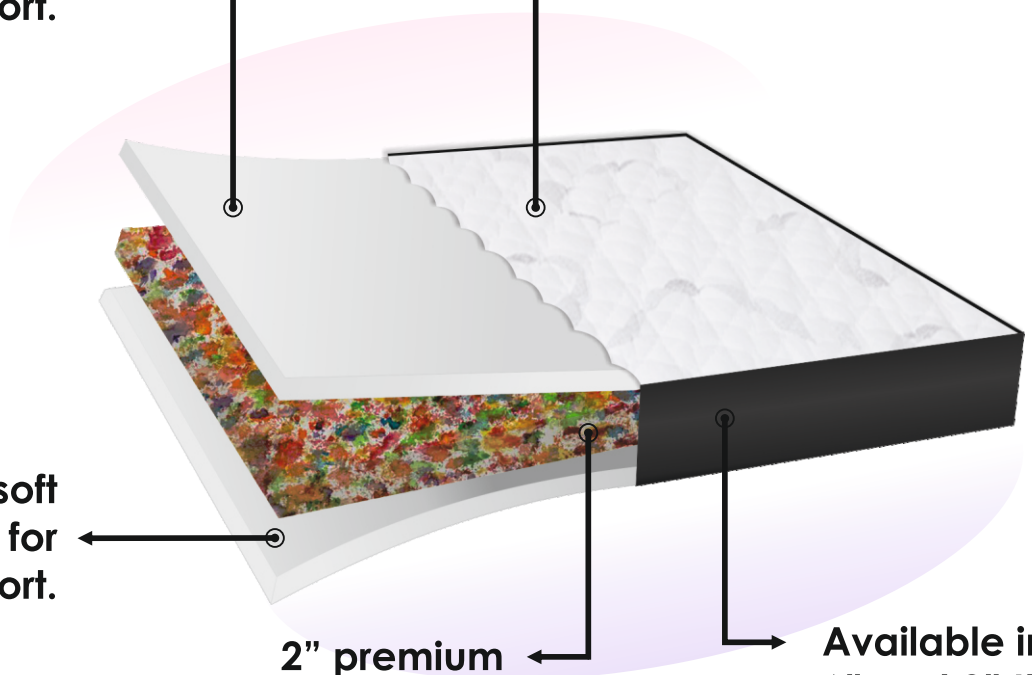

# SupremeMATT®

T H E M A T T R E S S E S

Original Mattress

2" ultra soft  
32 density for  
more comfort.

22+10mm  
softy quilt

2" ultra soft  
32 density for  
extra comfort.

2" premium  
HD rebonded sheet  
(110 Density).

Available in  
6" and 8" thickness

110 Density Premium  
Rebonded Sheet

2" 32 Density  
Softy Both Side

Double Layered  
Quilt

10 Years Assured  
Warranty

A Make In India Initiative

Anti Skid  
Fabric

\* The mattress fabric may change anytime for the improvement reason.  
\* Terms & Conditions apply.