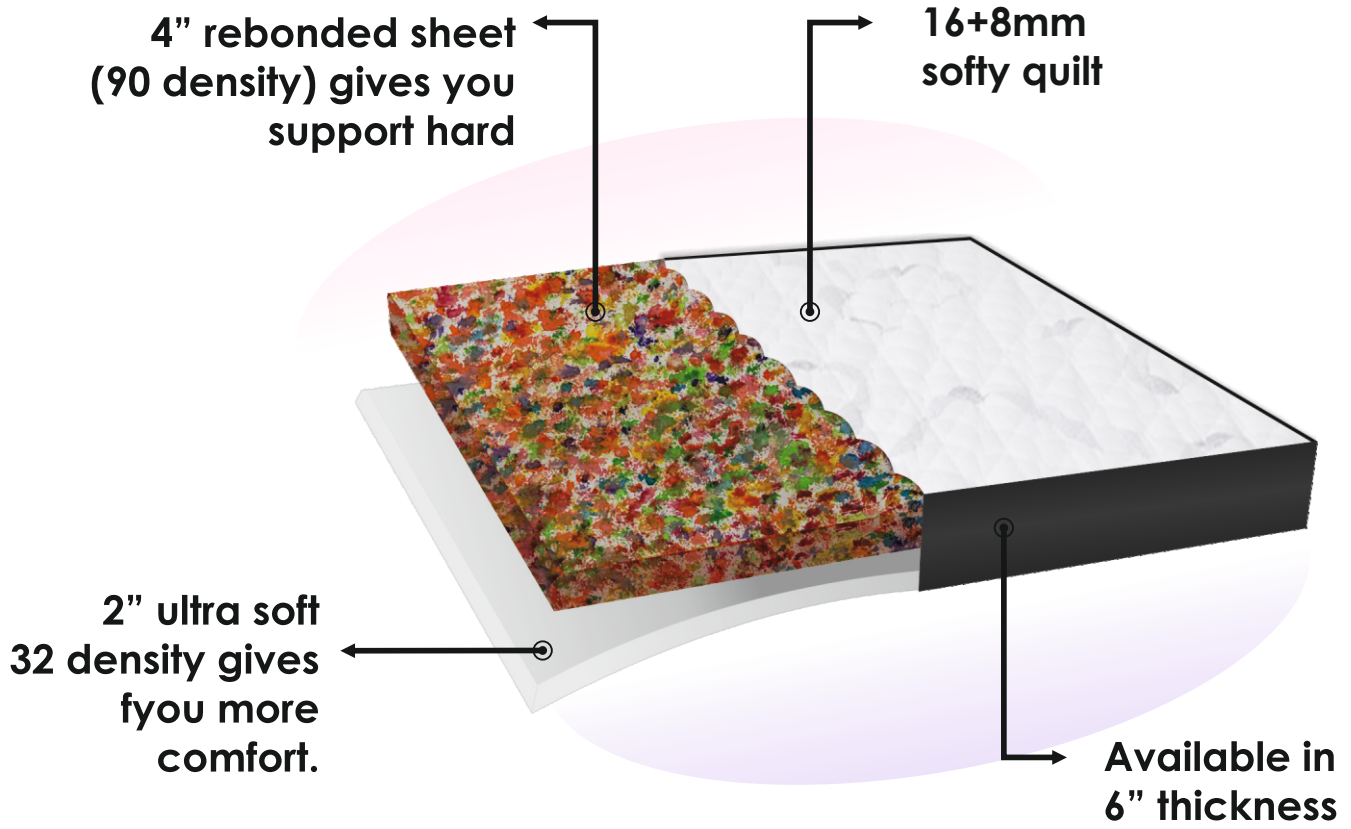

# SupremeMATT®

T H E M A T T R E S S E S

Original Mattress

90 Density Premium Rebonded Sheet

6" Thickness

Double Layered Quilt

5 Years Assured Warranty

A Make In India Initiative