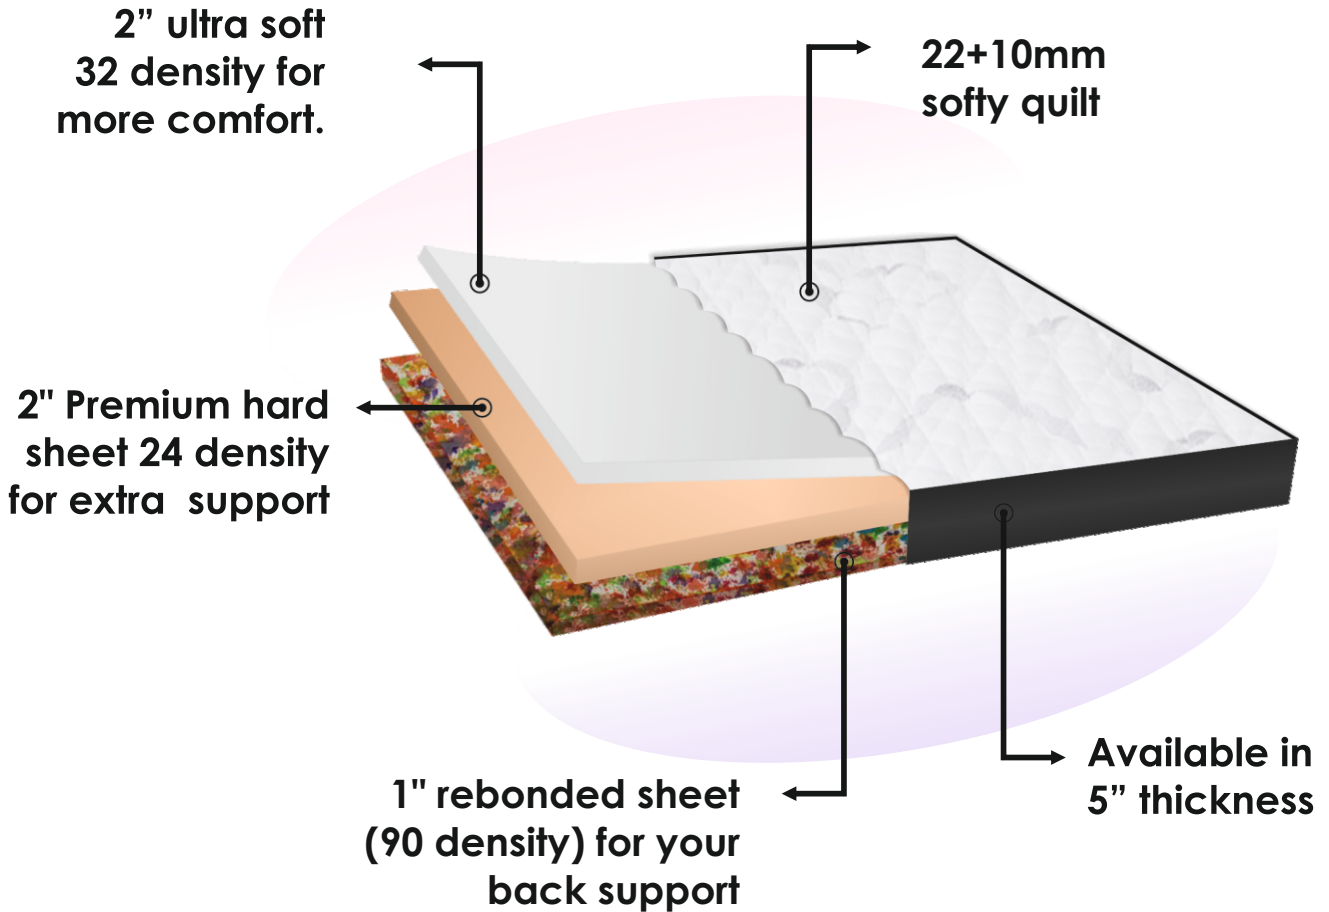

SupremeMATT®

T H E M A T T R E S S E S

Original Mattress

110 Density Premium
Rebonded Sheet

5" Thickness

Double Layered
Quilt

5 Years Assured
Warranty

A Make In India Initiative

Anti Skid
Fabric

* The mattress fabric may change anytime for the improvement reason.
* Terms & Conditions apply.