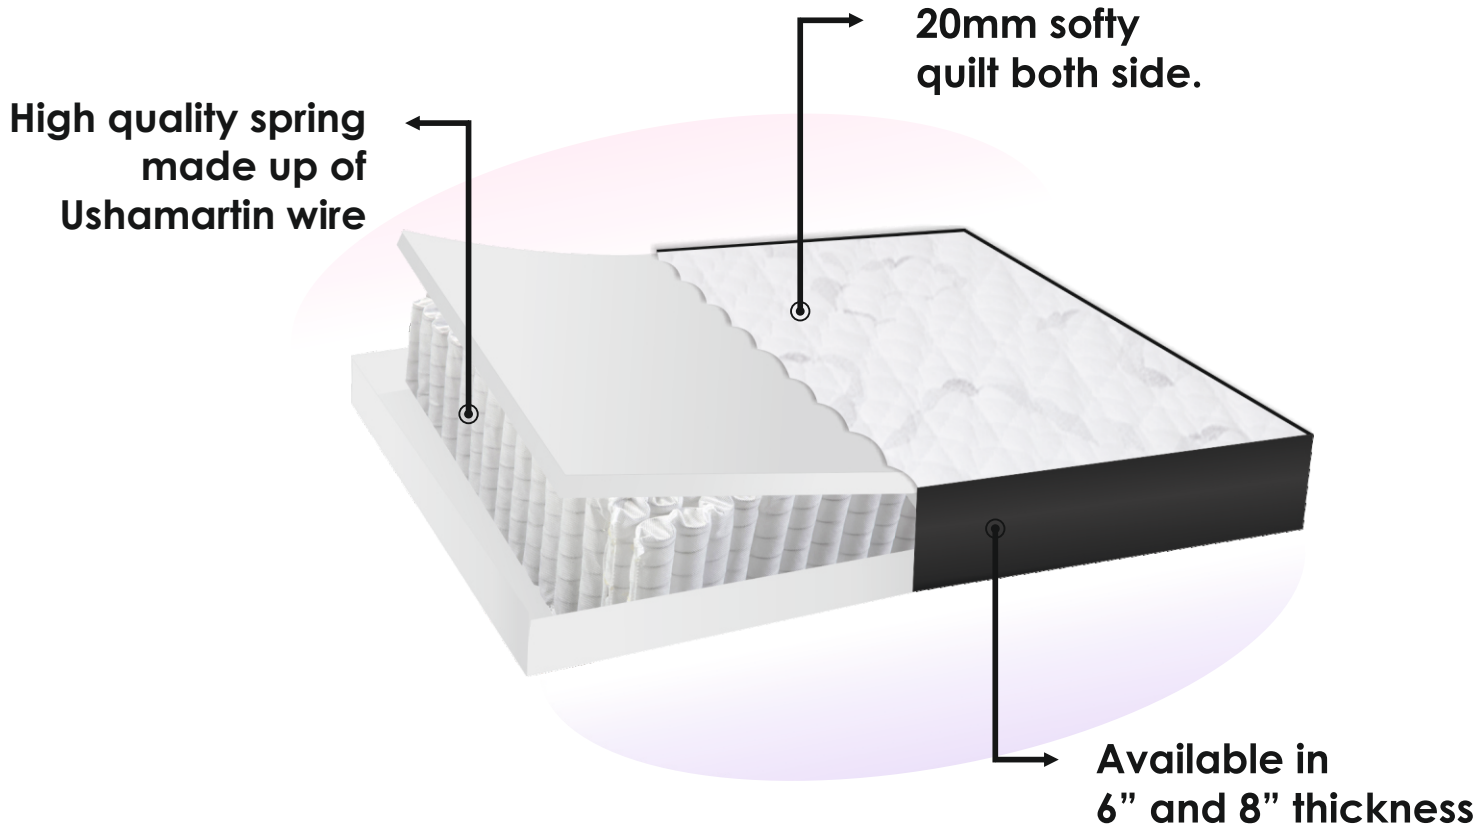

SupremeMATT®

T H E M A T T R E S S E S

Original Mattress

High quality spring made up of Ushamartin wire

32 Density Ultra Soft Both Side

Double Layered Quilt

10 Years Assured Warranty

A Make In India Initiative