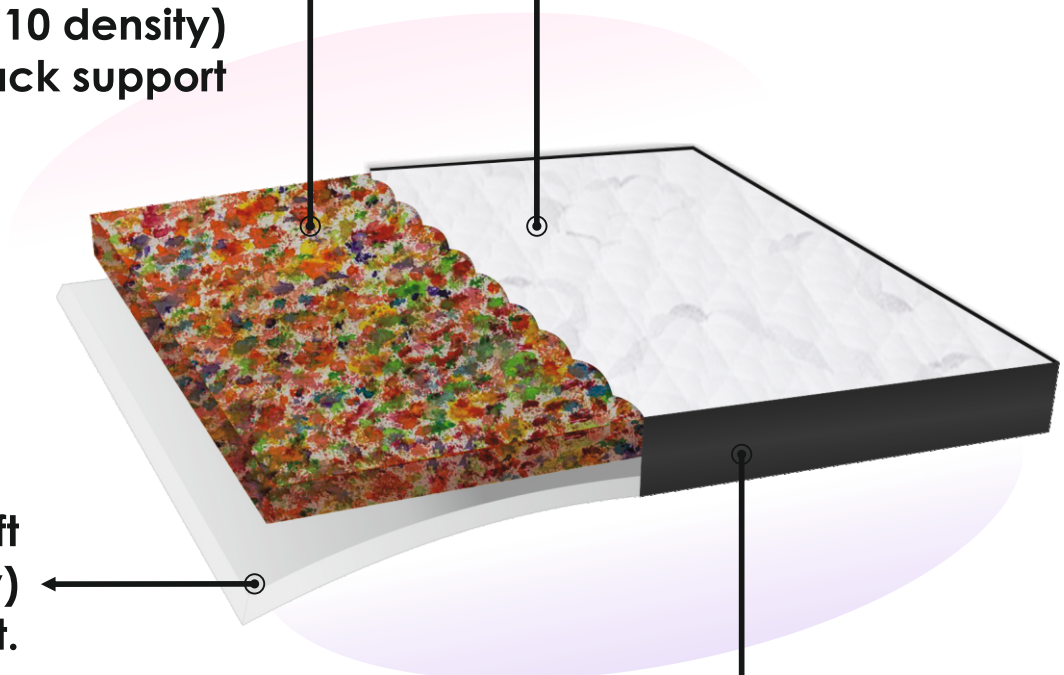

SupremeMATT®

T H E M A T T R E S S E S

Original Mattress

3" Premium
HD Rebonded sheets
(110 density)
for your back support

22+10mm
softy quilt

2" ultra soft
(32 density)
for extra comfort.

Available in
5" thickness

110 Density Premium
Rebonded Sheet

5" Thickness

Double Layered
Quilt

7 Years Assured
Warranty

A Make In India Initiative

Anti Skid
Fabric

* The mattress fabric may change anytime for the improvement reason.
* Terms & Conditions apply.