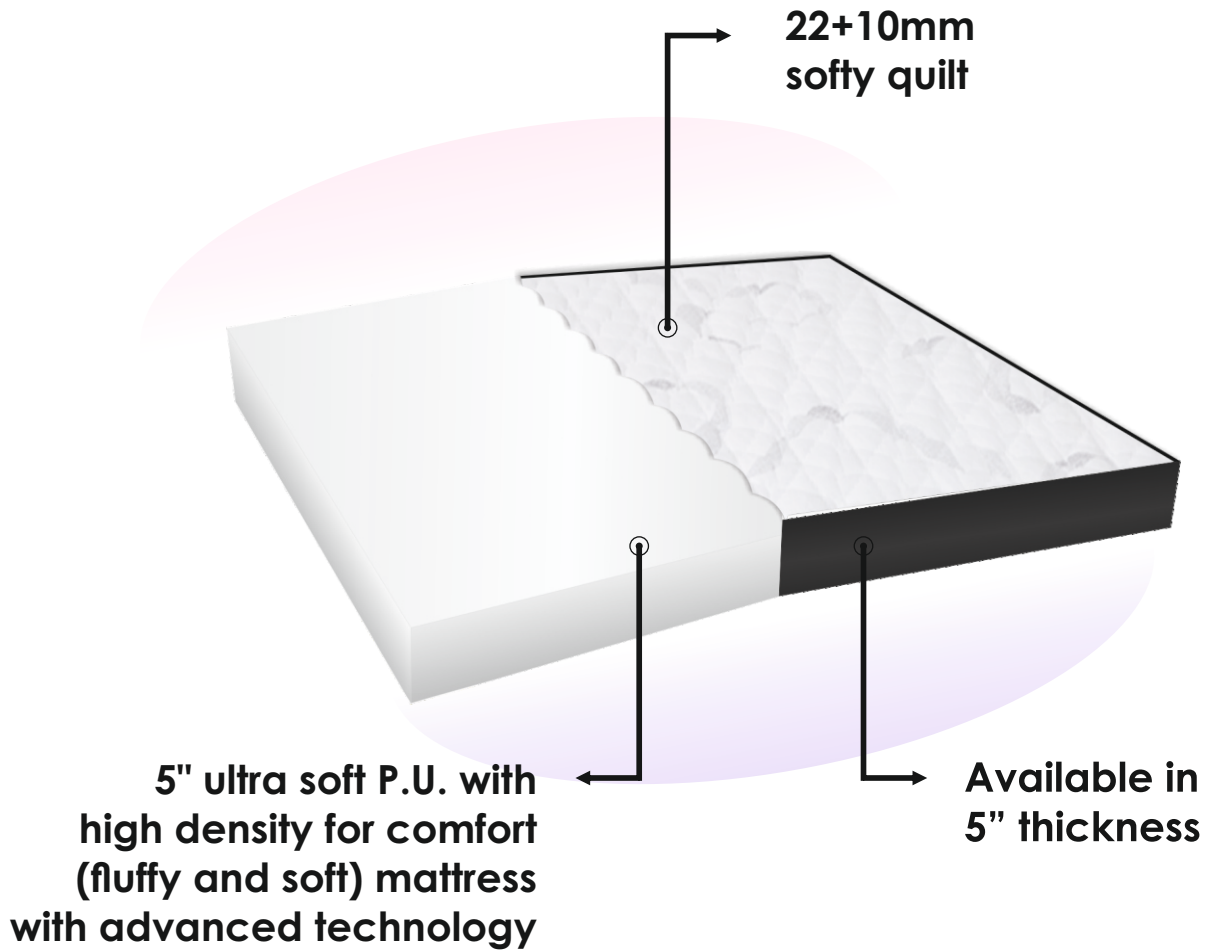

SupremeMATT®

T H E M A T T R E S S E S

Original Mattress

Soft Premium Polyurethane Foam

5" Thickness

Double Layered Quilt

7 Years Assured Warranty

A Make In India Initiative