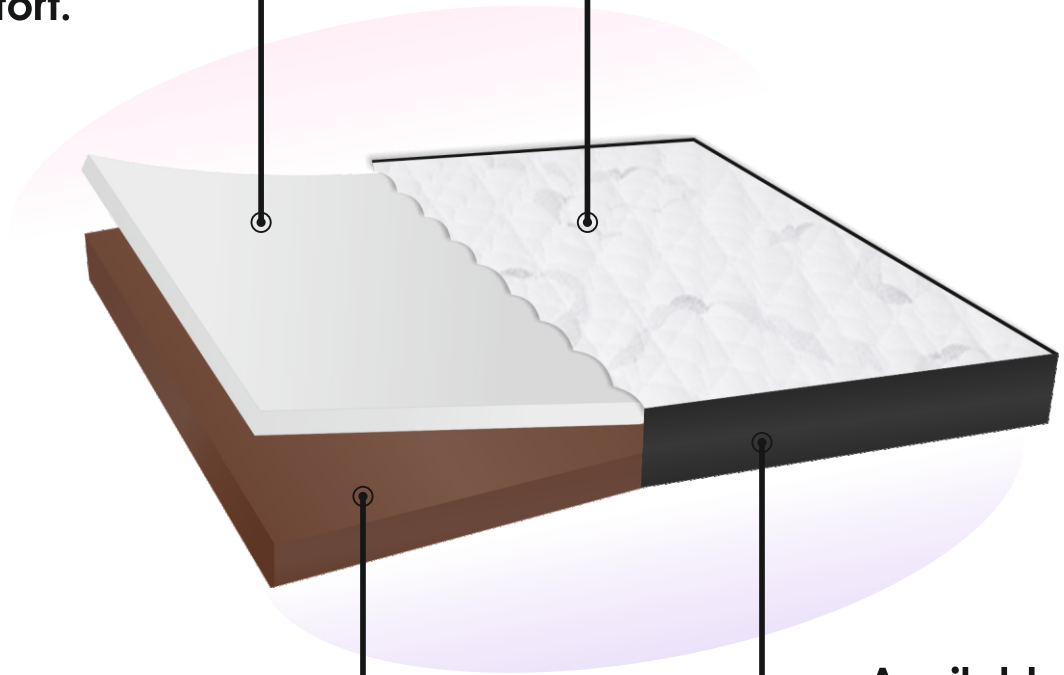

SupremeMATT®

T H E M A T T R E S S E S

Original Mattress

2" ultra soft
32 density for
more comfort.

22+10mm
softy quilt

3" Premium High
Resilience foam
45 density for
extra comfort

Available in
5" thickness

45 Density Premium
High Resilience Foam

5" Thickness

Double Layered
Quilt

7 Years Assured
Warranty

A Make In India Initiative

Anti Skid
Fabric

* The mattress fabric may change anytime for the improvement reason.
* Terms & Conditions apply.