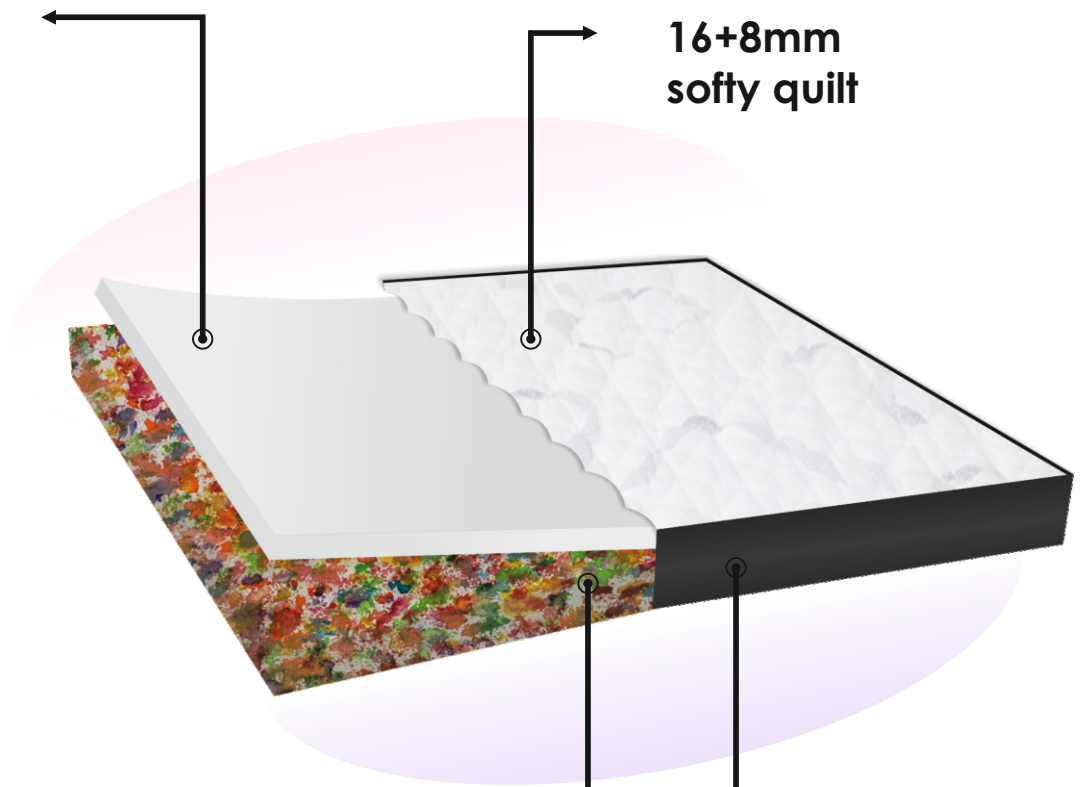

# SupremeMATT®

T H E M A T T R E S S E S

Original Mattress

1" ultra soft  
32 density for  
your comfort.

16+8mm  
softy quilt

4" rebonded sheet  
(90 density) gives you  
support hard

Available in  
5" thickness

90 Density Premium  
Rebonded Sheet

5" Thickness

Double Layered  
Quilt

5 Years Assured  
Warranty

A Make In India Initiative

Anti Skid  
Fabric

\* The mattress fabric may change anytime for the improvement reason.  
\* Terms & Conditions apply.